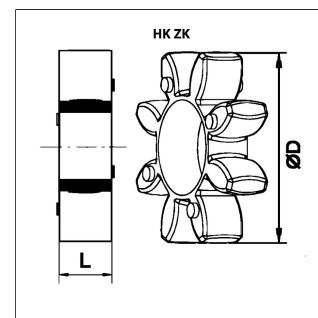

HK ZK SPIDEX 24 92SH

Elastic spider SPIDEX ZK 24 92SH white

HANSA FLEX

Last updated: 7/16/24

Properties

Material	polyurethane (PUR)
Use	for elastic couplings
Customs tariff number	84839089

The product image may differ

Product details

Design	92 Shore A
L (mm)	14

For coupling size	Spidex 24
Ø D (mm)	55